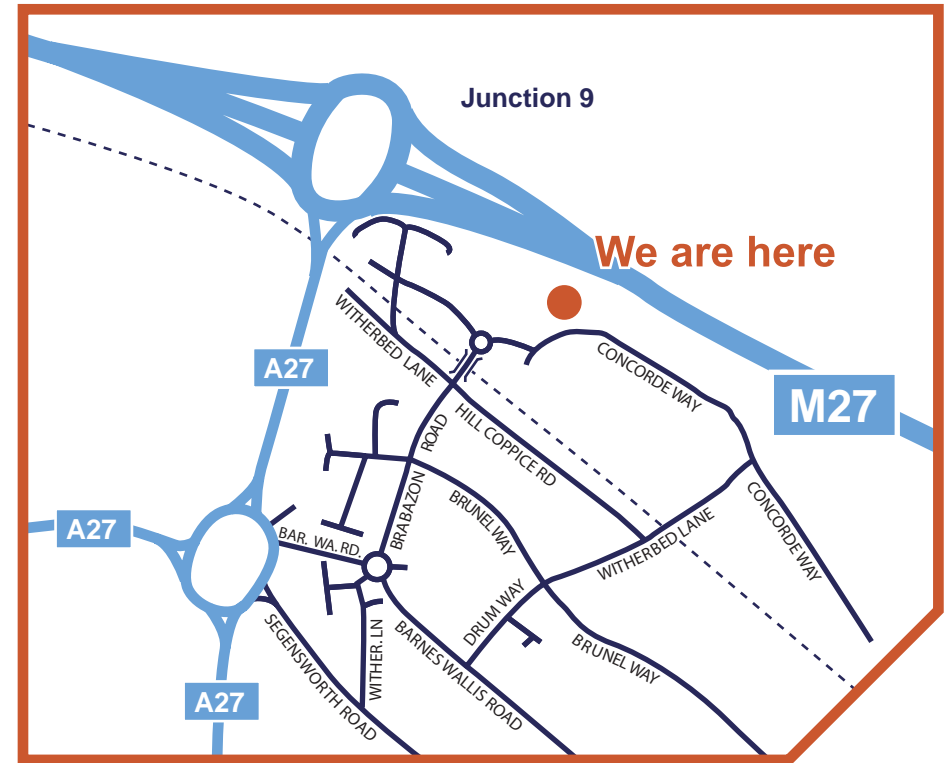

How To Find Us

From the M27

1. Come off M27 at junction 9 and take the exit (signposted A27).
2. Proceed down dual carriageway (keeping in left lane).
3. Take 1st main exit onto Barnes Wallis Road.
4. At small roundabout take 1st left into Brabazon Road.
5. Proceed over bridge to smaller roundabout and take the 2nd exit.
6. Follow the road to the left with Warmafloor located 50 yards on your left.